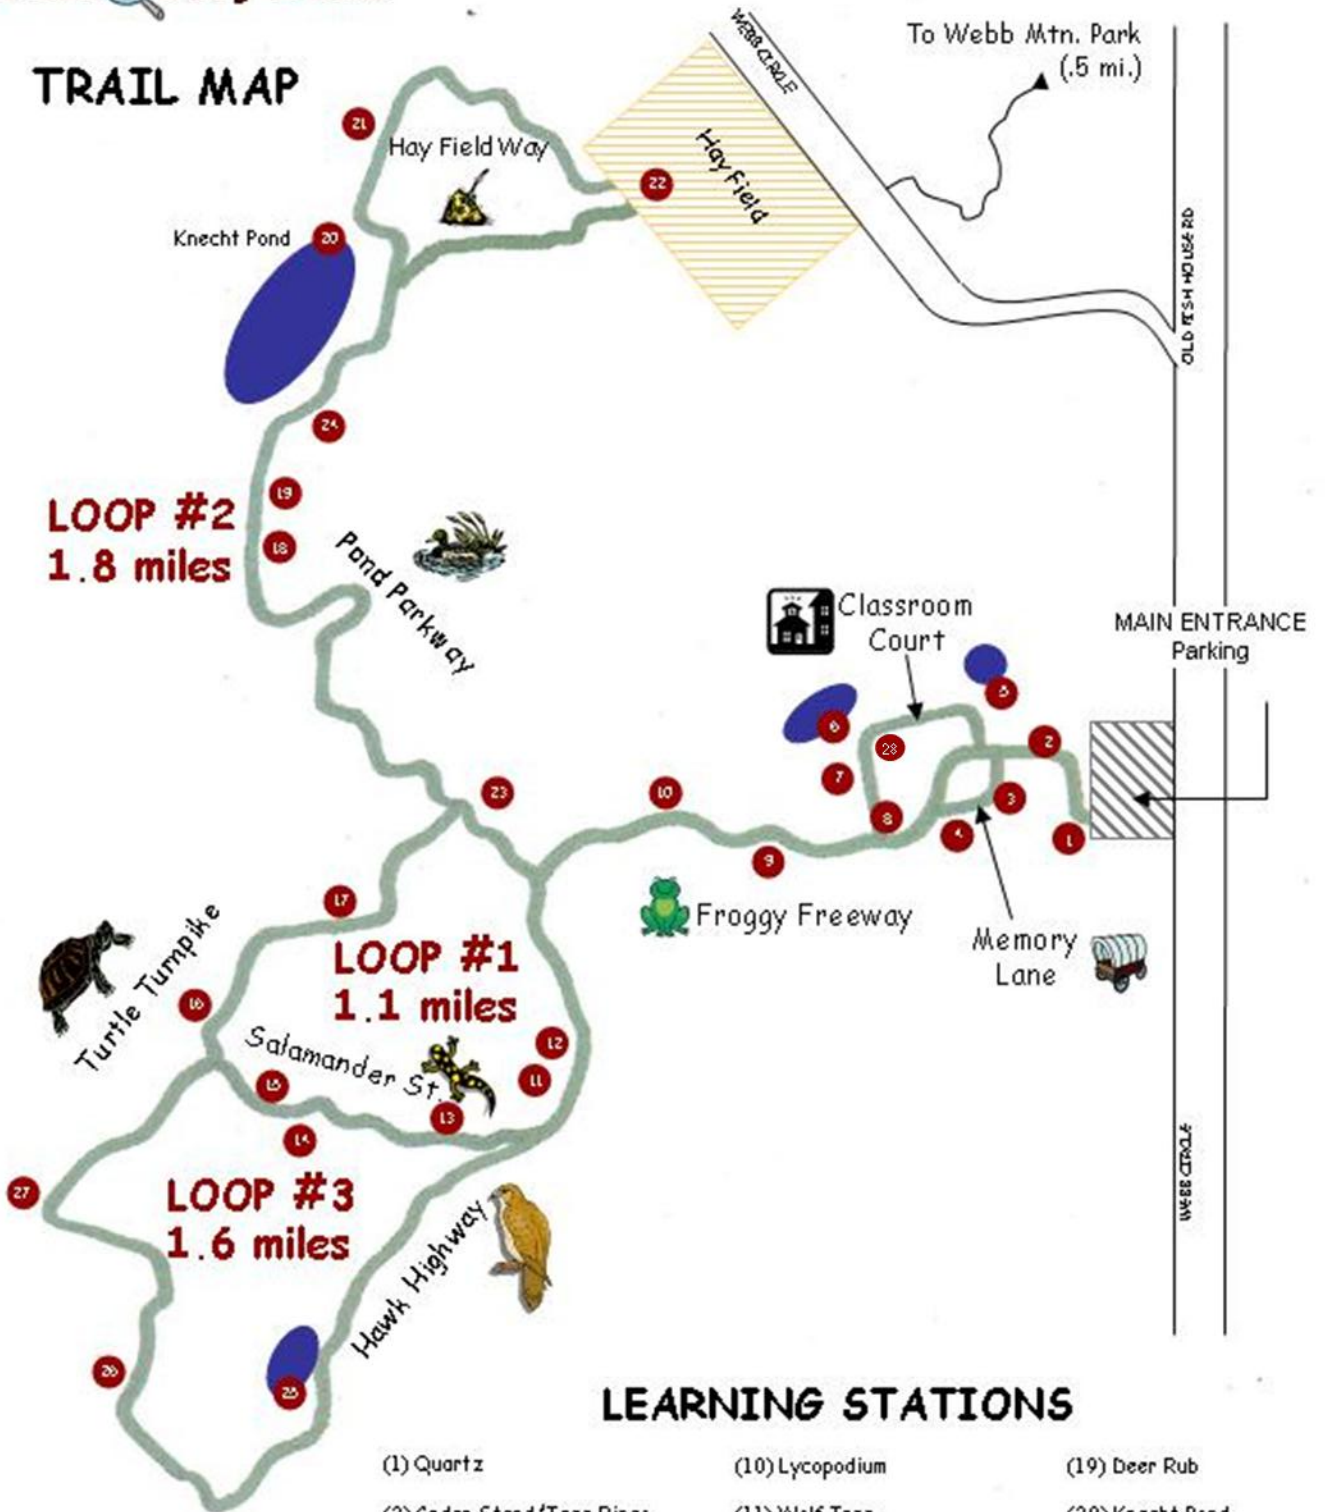

Webb Mountain Discovery Zone

TRAIL MAP

LEARNING STATIONS

- | | | |
|--------------------------------|---------------------------------|--|
| (1) Quartz | (10) Lycopodium | (19) Deer Rub |
| (2) Cedar Stand/Tree Rings | (11) Wolf Tree | (20) Knecht Pond |
| (3) 19th Century Farm Road | (12) Early 19th Century Quarry | (21) Black Birch Formation |
| (4) Native American Toolmaking | (13) Three-trunk Oak | (22) Hay Field |
| (5) Manmade Vernal Pool | (14) Fully Decomposed Log | (23) Mammal Sand Tracks |
| (6) Natural Vernal Pool | (15) Life in a Rotten Log | (24) Indian Pipe |
| (7) Stone Wall | (16) 19th Century Charcoal Kiln | (25) Large Vernal Pool |
| (8) Scotch Pine Plantation | (17) Lichen | (26) Deer Exclusion Area
<i>(coming soon)</i> |
| (9) Livestock Birthing Area | (18) Mountain Laurel | (27) Rocks-a-Poppin' |
| | | (28)  Tree Frog Pipes |